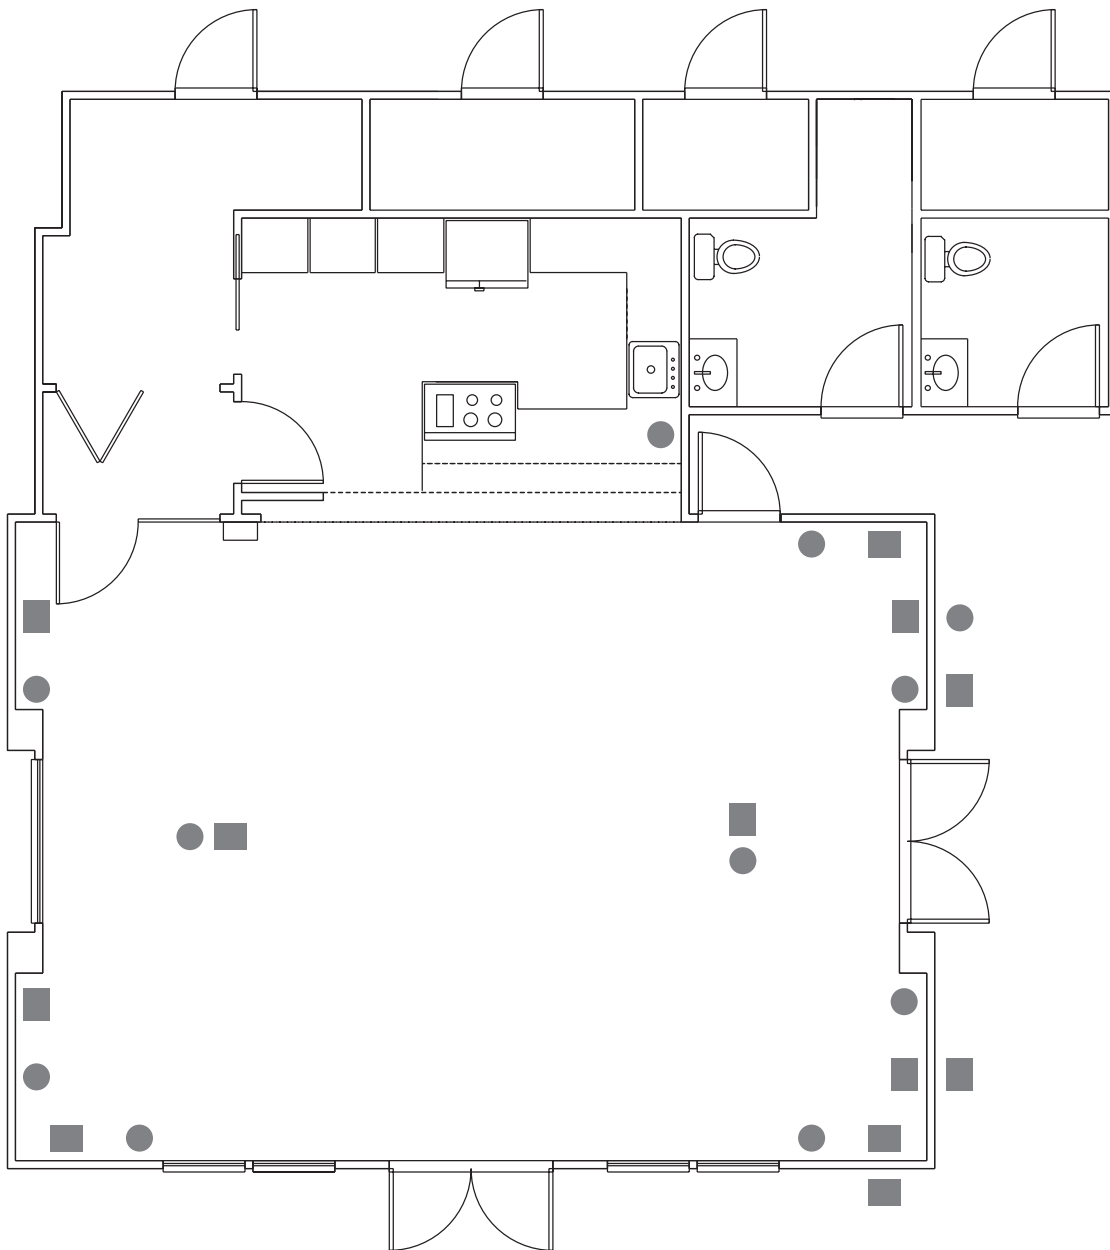

BERNARDUS

LODGE & SPA

HARVEST ROOM

DATA PHONE ● COMPUTER(VIDEO) ▲ ELECTRICAL ■

	DIMENSIONS	SQ. FT.	CEILING	DINNER	RECEPTION	CLASSROOM	THEATER	U-SHAPE	CONFERENCE	HOLLOW SQ.
HARVEST ROOM	24 x 34	816	14'	50	80	45	60	25	30	30