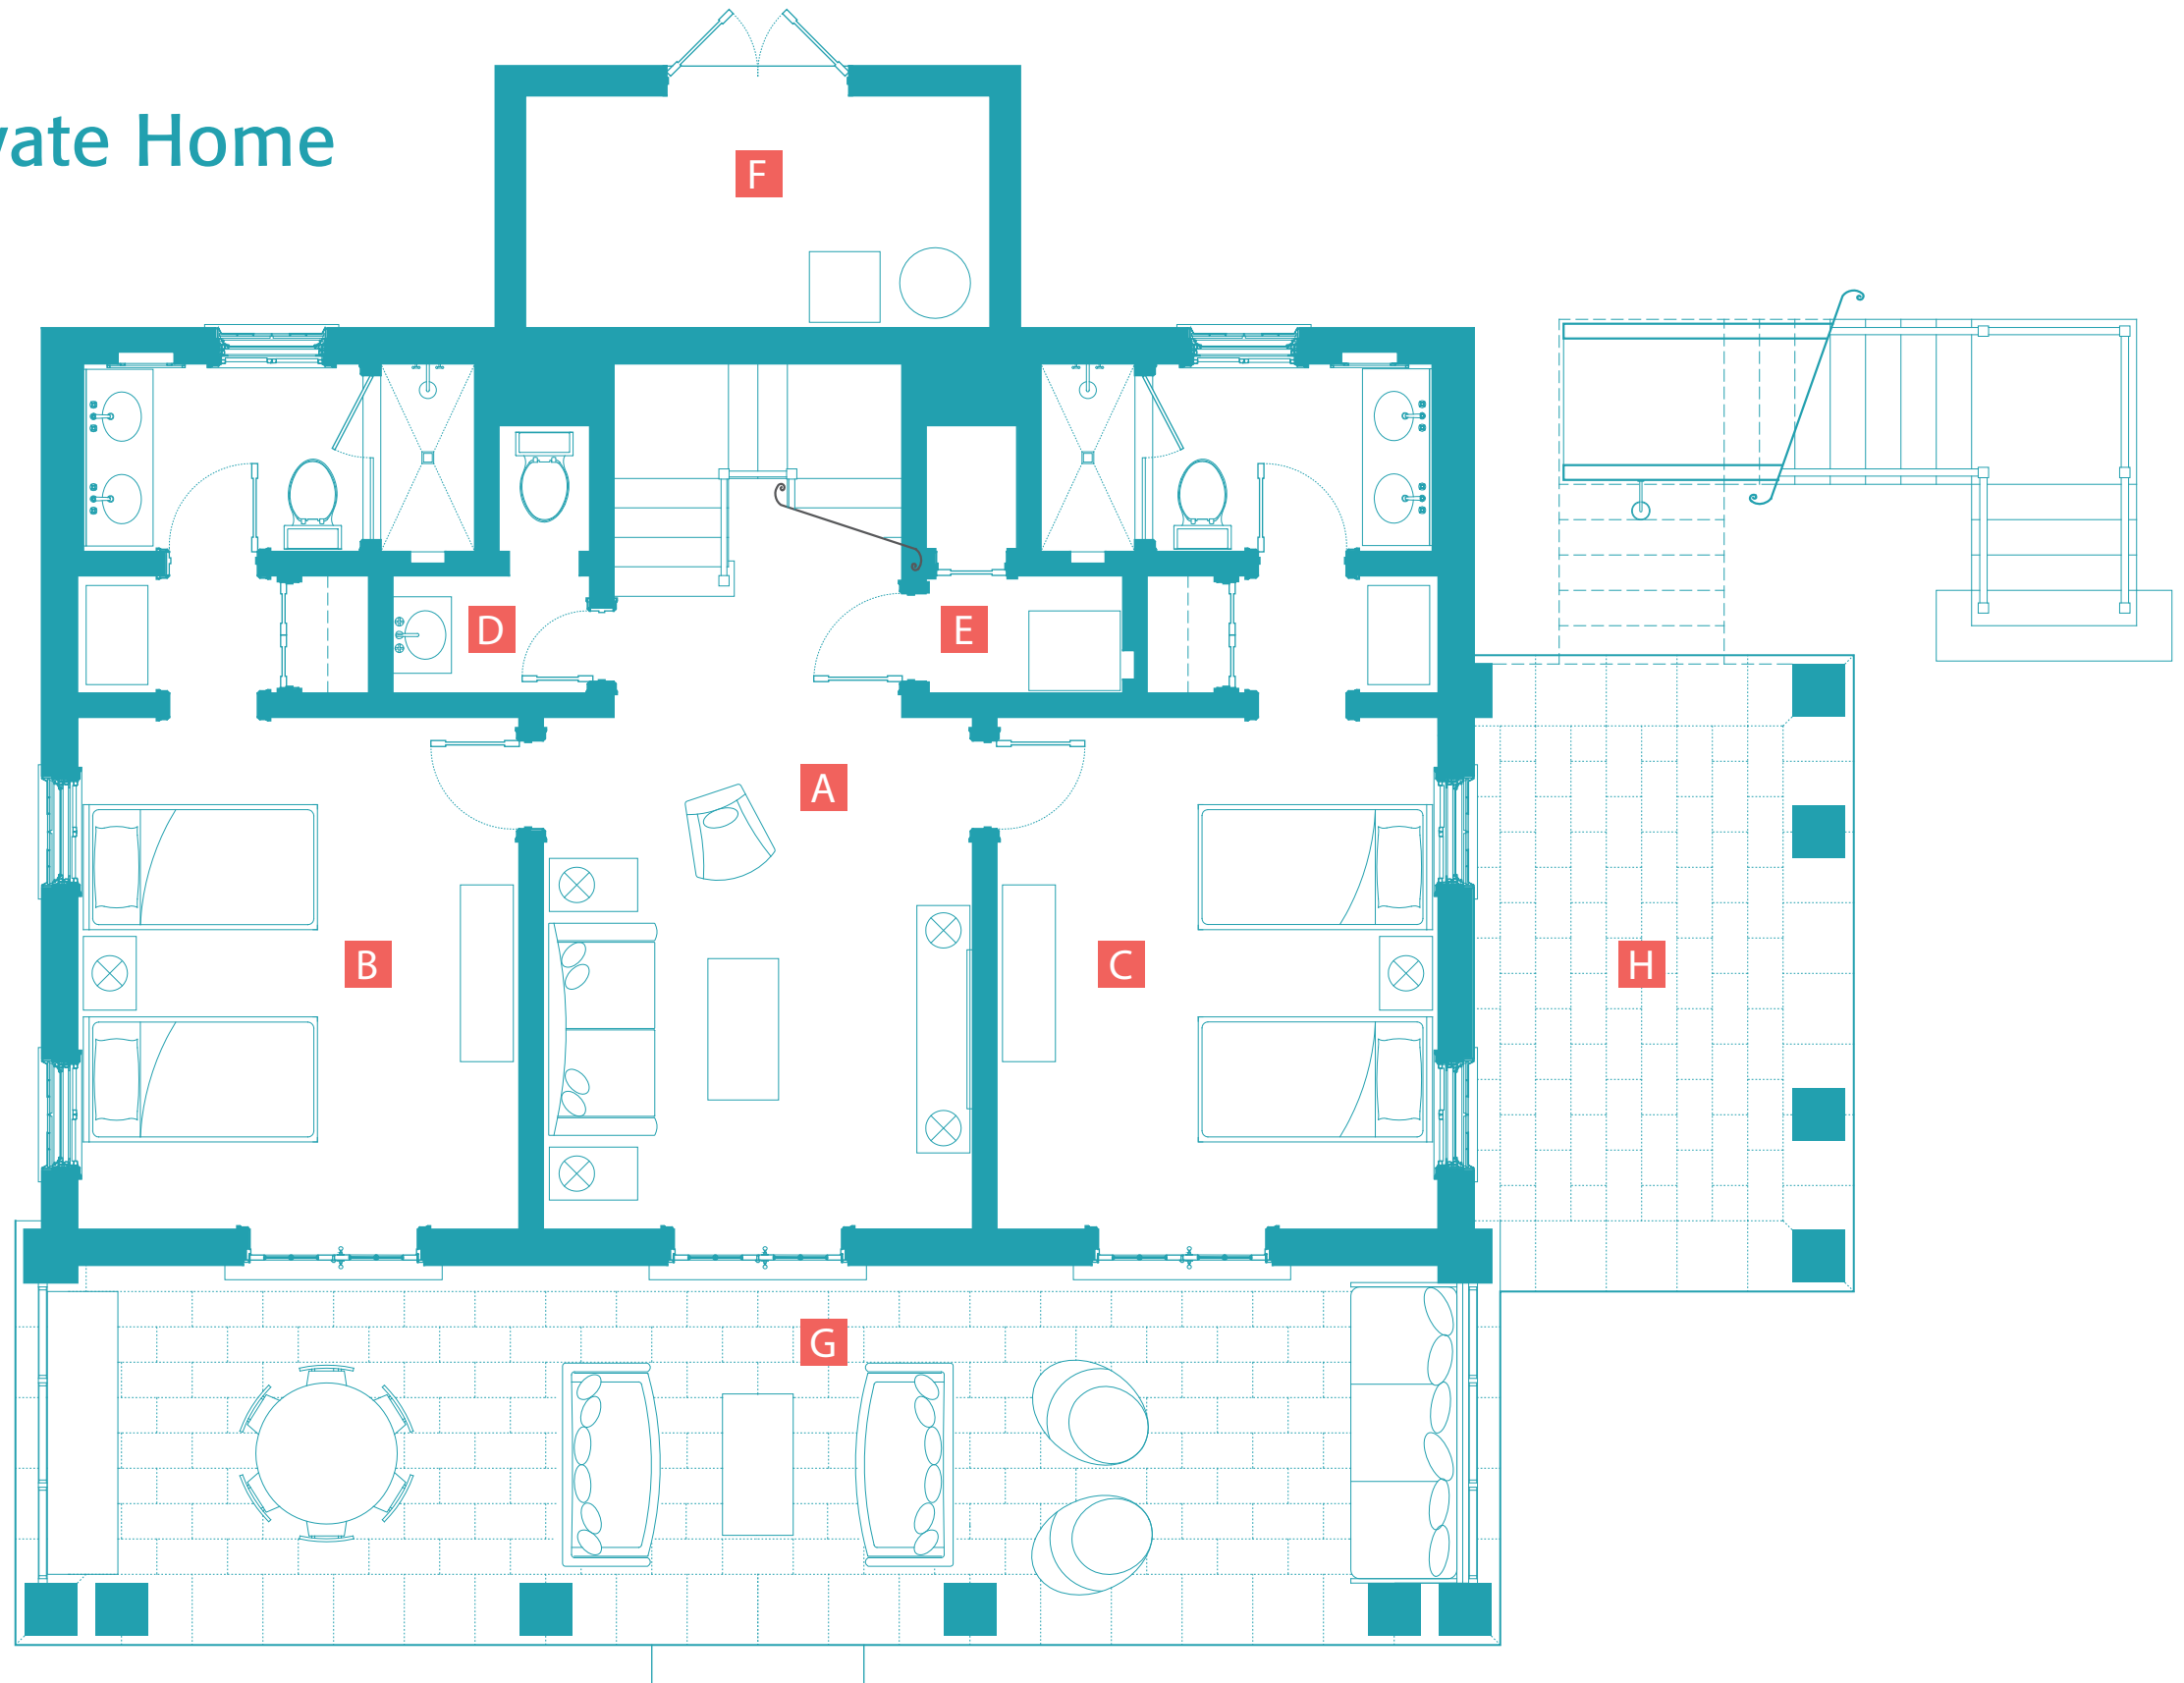

# The Dunmore Metcalfe House: Private Home

(1st Floor)

- A Family room
- B Bedroom Suite
- C Bedroom Suite
- D Powder Room
- E Laundry
- F Storage
- G Veranda
- H Porch

# The Dunmore Metcalfe House: Private Home

(2nd Floor)

- I Great Room
- J Kitchen
- K Master Bedroom Suite
- L Entry Porch
- M Veranda

# The Dunmore Metcalfe House: Private Home

(Guest Cottage)

N Two Bedroom Suite

O Porch

P Outdoor Shower

# The Dunmore Metcalfe House: Private Home

(Beachfront Cottage – 2nd Floor)

- E Reception Area
- F Dining Area
- G Kitchen
- H Covered Entry (Stairway)