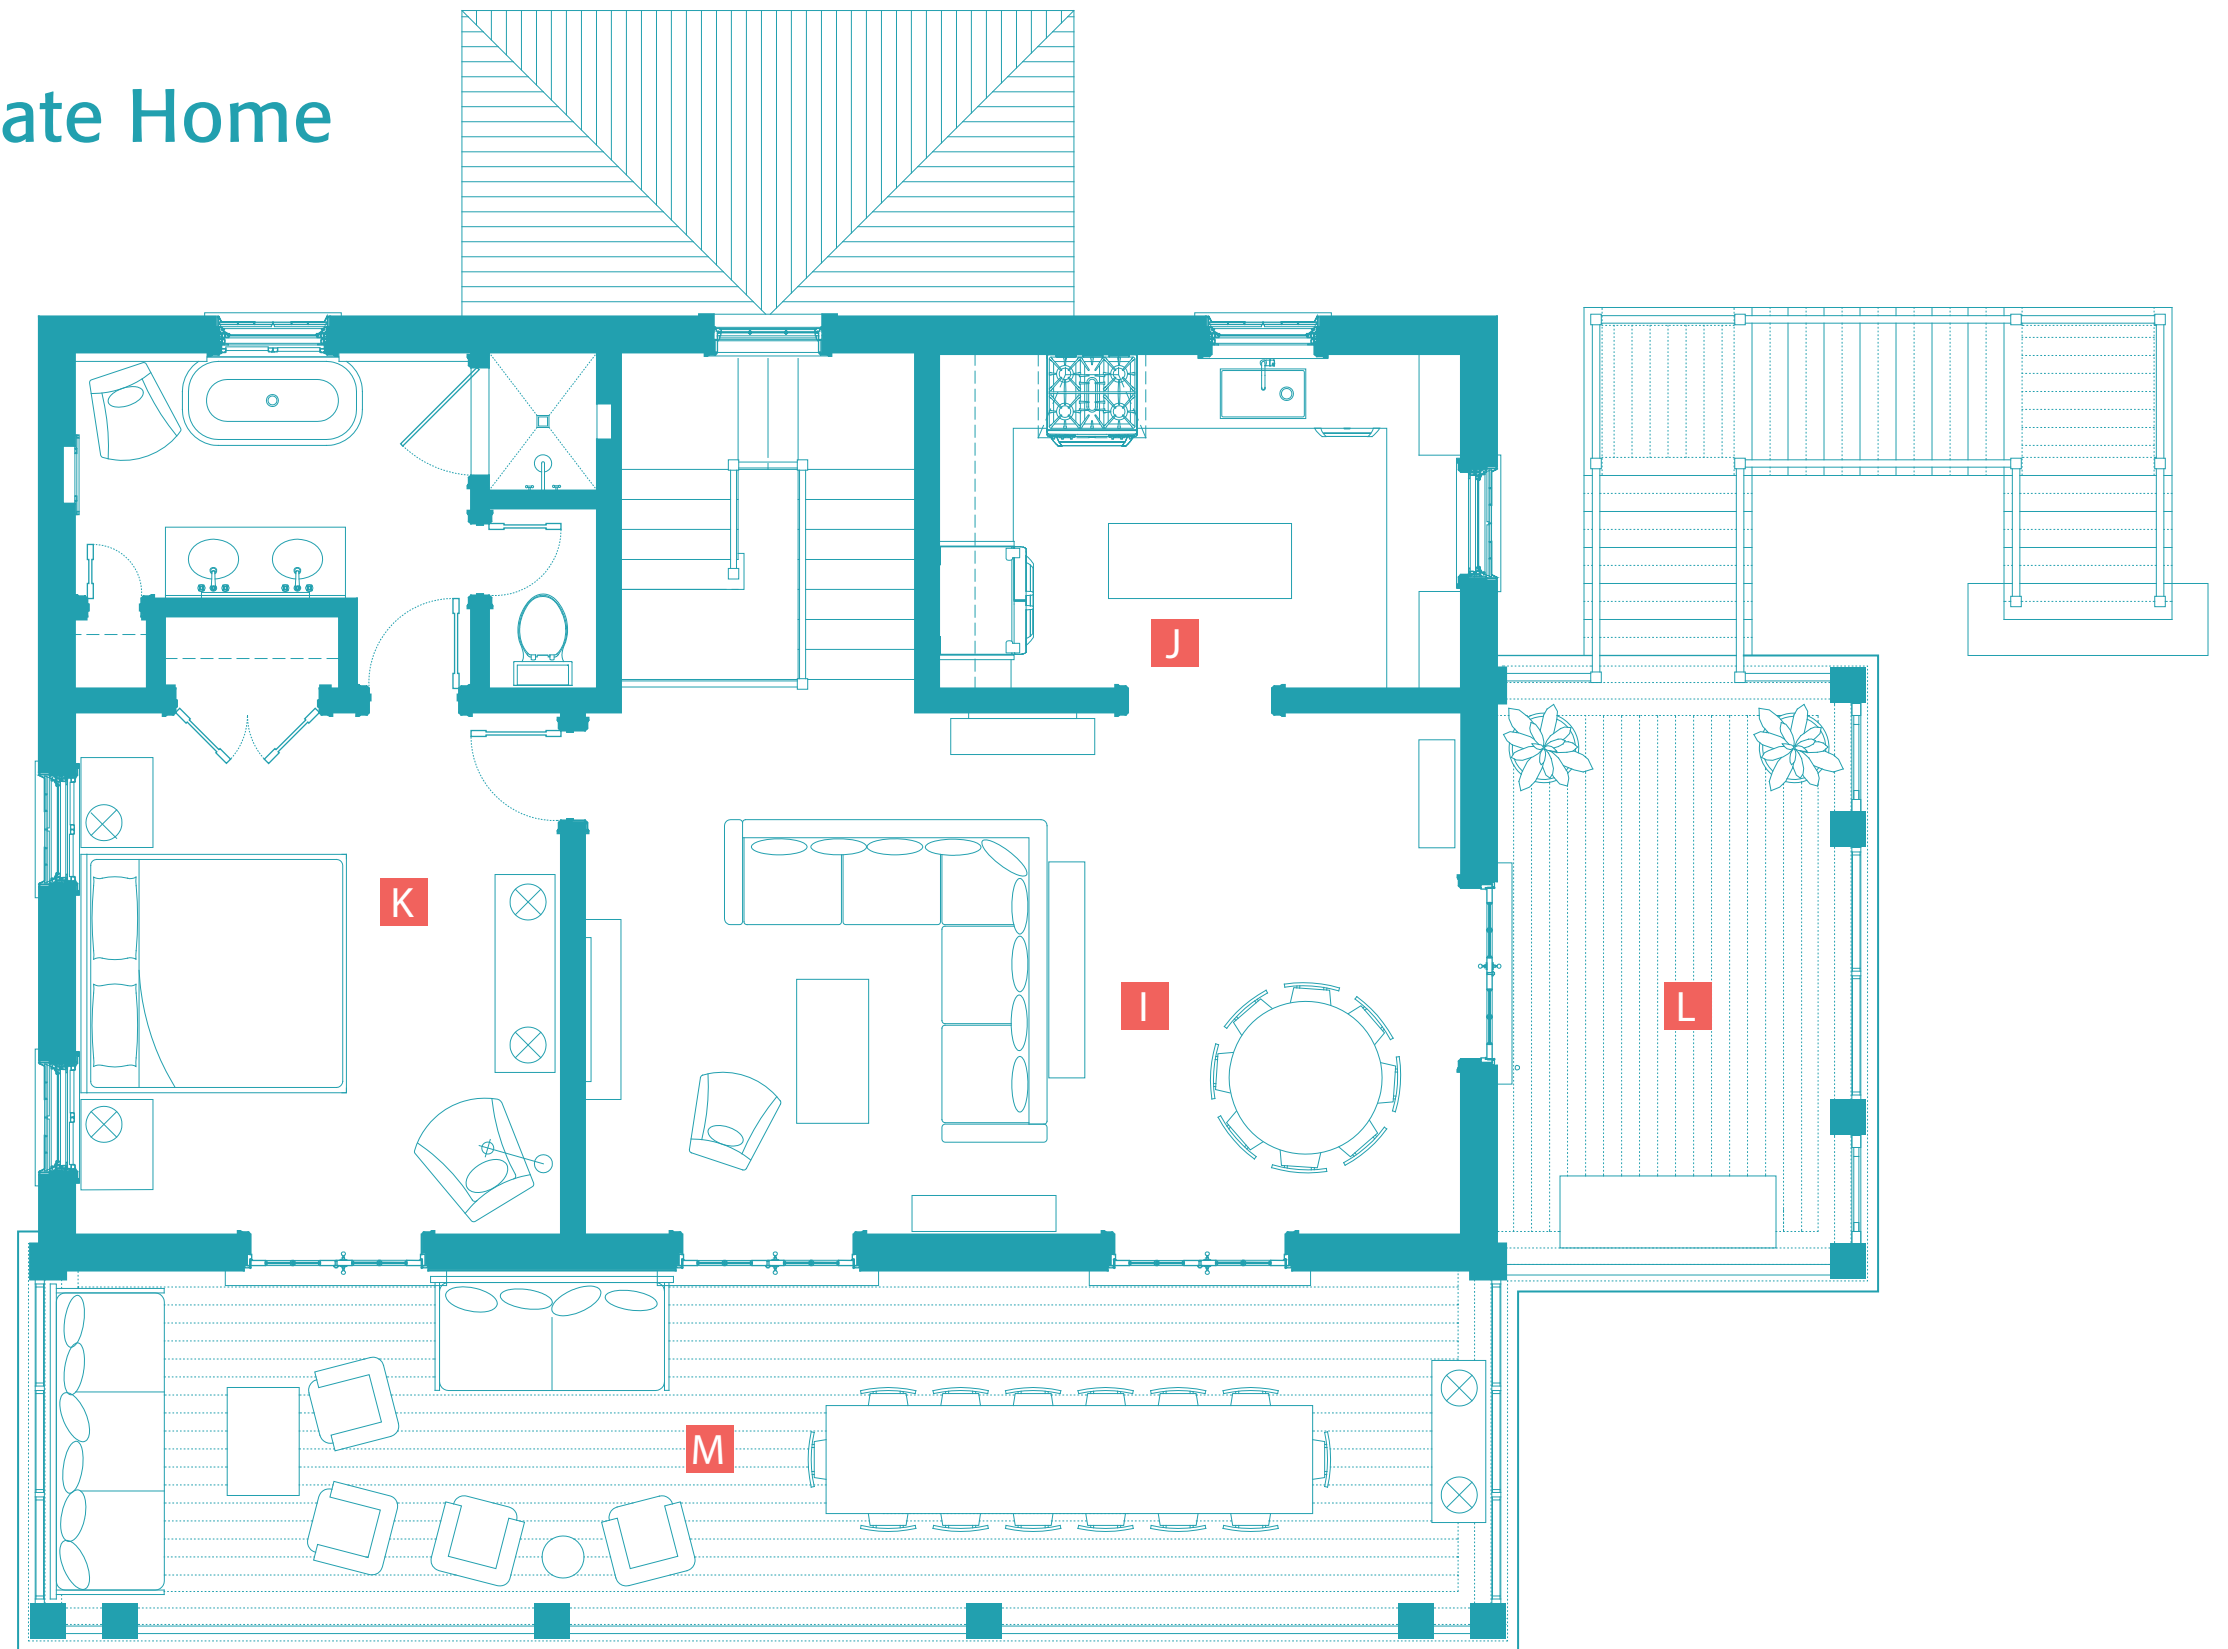

# The Dunmore Metcalfe House: Private Home

(1st Floor)

- A Family room
- B Bedroom Suite
- C Bedroom Suite
- D Powder Room
- E Laundry
- F Storage
- G Veranda
- H Porch

# The Dunmore Metcalfe House: Private Home

(2nd Floor)

- I Great Room
- J Kitchen
- K Master Bedroom Suite
- L Entry Porch
- M Veranda

# The Dunmore Metcalfe House: Private Home

(Guest Cottage)

N Two Bedroom Suite

O Porch

P Outdoor Shower

# The Dunmore Metcalfe House: Private Home

(Beachfront Cottage – 2nd Floor)

- E Reception Area
- F Dining Area
- G Kitchen
- H Covered Entry (Stairway)