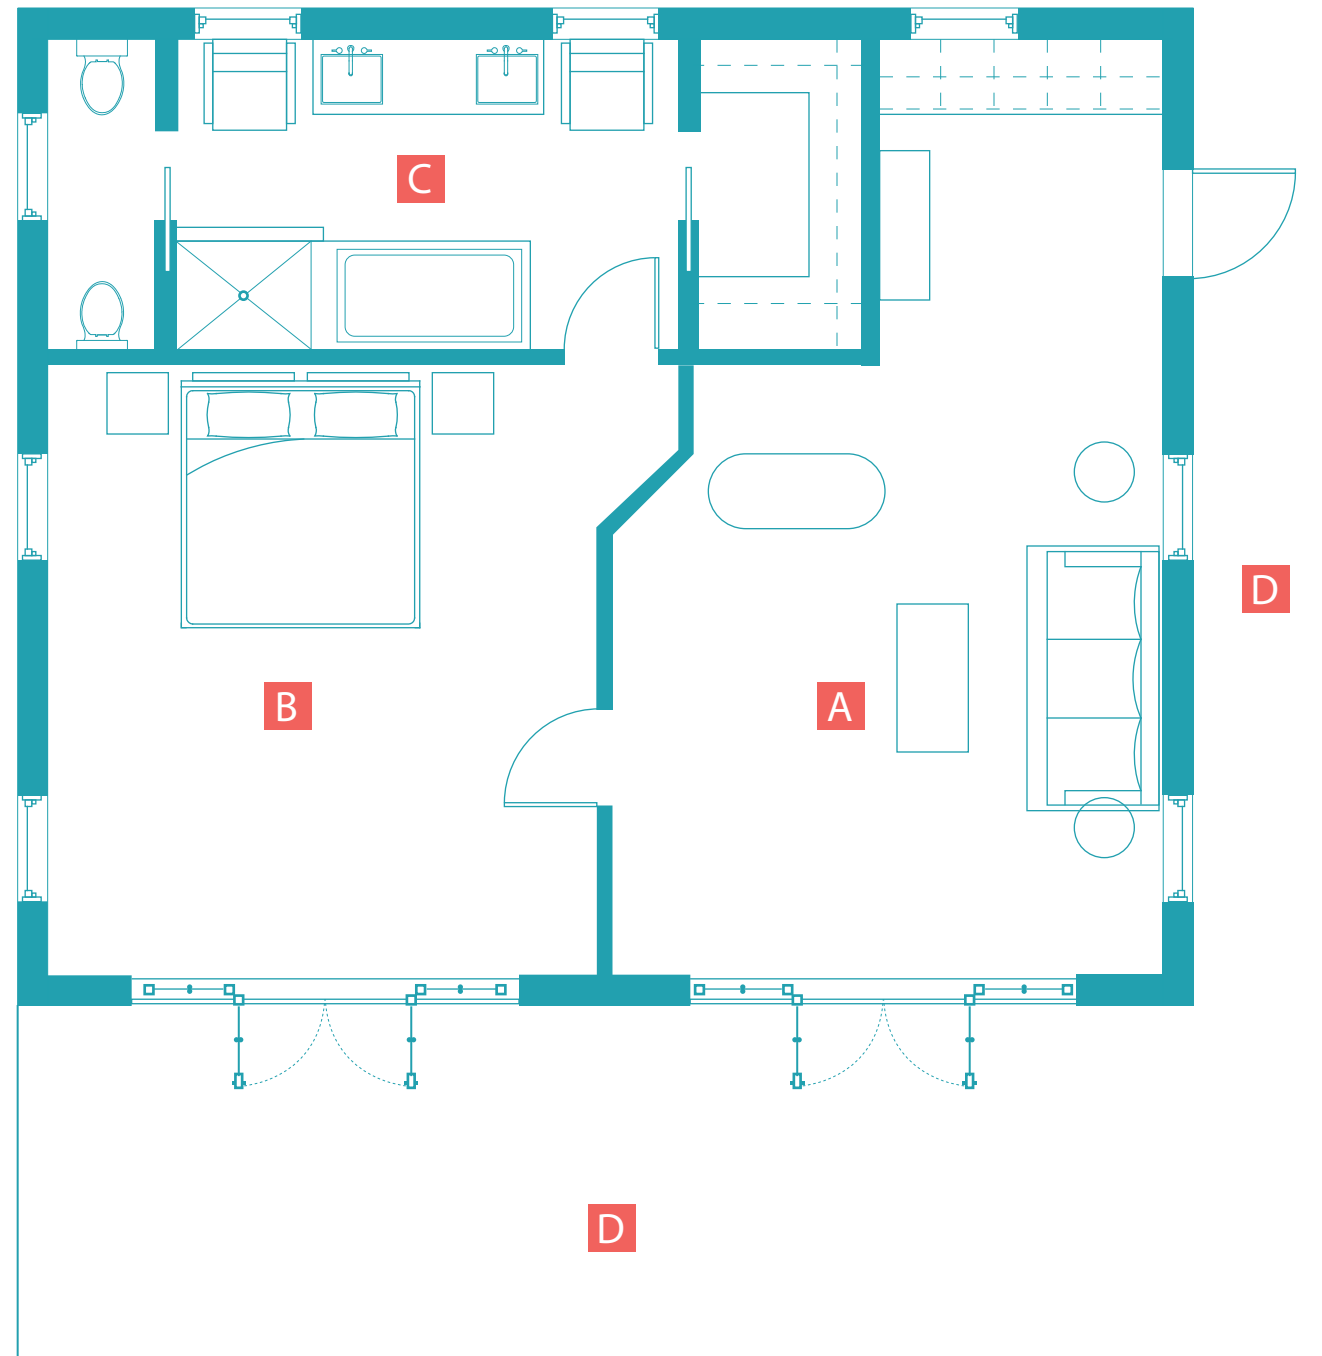

# The Dunmore Metcalfe House: Private Home

(1st Floor)

- A Family room
- B Bedroom Suite
- C Bedroom Suite
- D Powder Room
- E Laundry
- F Storage
- G Veranda
- H Porch

# The Dunmore Metcalfe House: Private Home

(2nd Floor)

- I Great Room
- J Kitchen
- K Master Bedroom Suite
- L Entry Porch
- M Veranda

# The Dunmore Metcalfe House: Private Home

(Guest Cottage)

N Two Bedroom Suite

O Porch

P Outdoor Shower

# The Dunmore Metcalfe House: Private Home

(Beachfront Cottage – 1st Floor)

- A Living Room
- B Bedroom
- C Bathroom
- D Porch