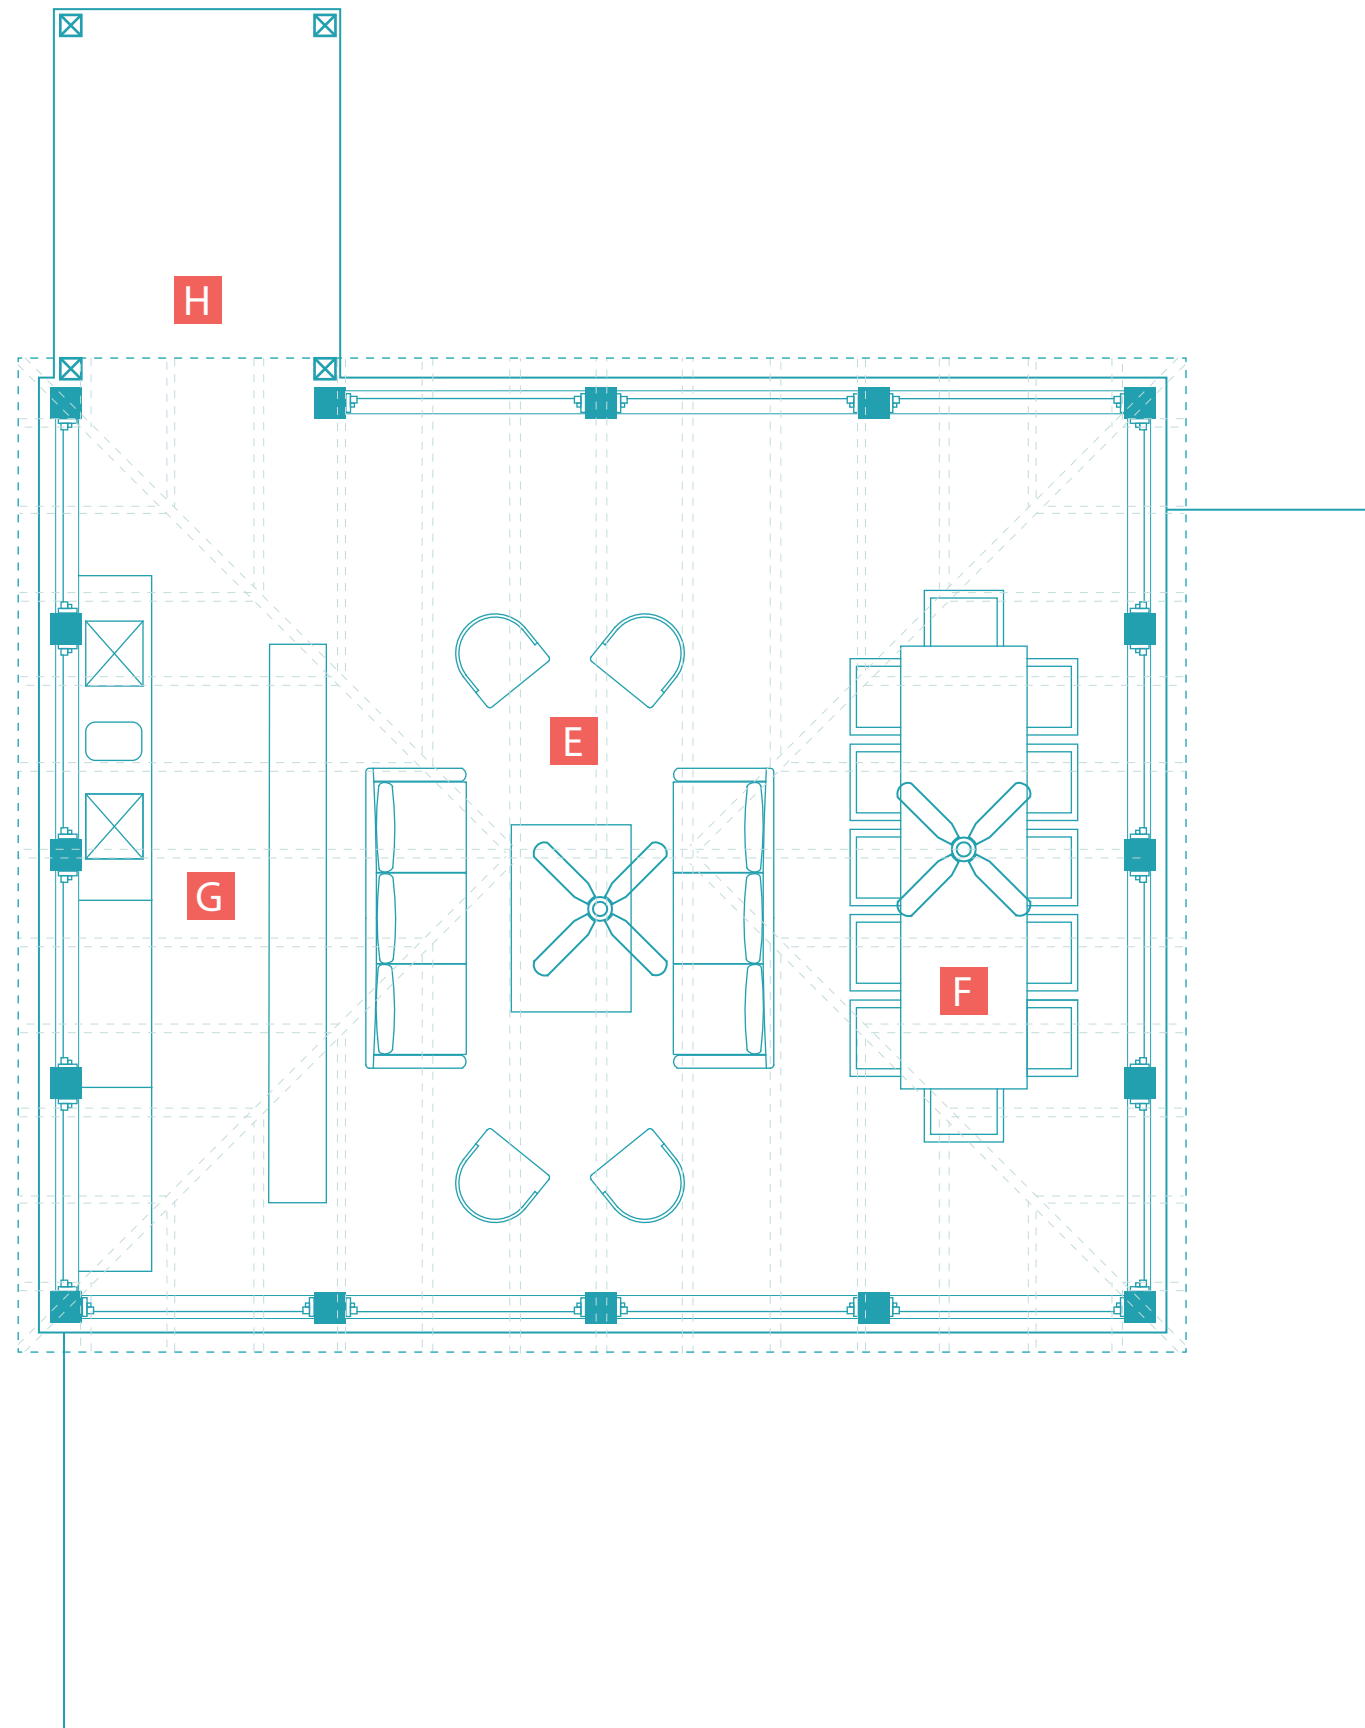

# The Dunmore Metcalfe House: Private Home

(1st Floor)

- A Family room
- B Bedroom Suite
- C Bedroom Suite
- D Powder Room
- E Laundry
- F Storage
- G Veranda
- H Porch

# The Dunmore Metcalfe House: Private Home

(2nd Floor)

- I Great Room
- J Kitchen
- K Master Bedroom Suite
- L Entry Porch
- M Veranda

# The Dunmore Metcalfe House: Private Home

(Beachfront Cottage – 1st Floor)

- A Living Room
- B Bedroom
- C Bathroom
- D Porch

# The Dunmore Metcalfe House: Private Home

(Beachfront Cottage – 2nd Floor)

- E Reception Area
- F Dining Area
- G Kitchen
- H Covered Entry (Stairway)